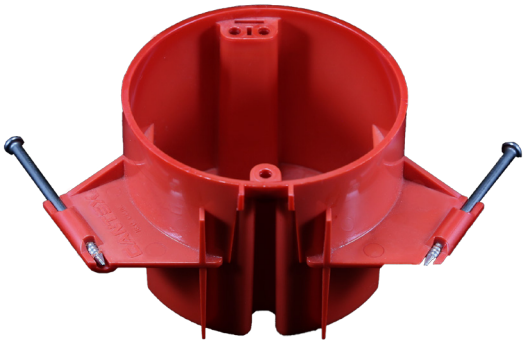

EZ BOX® Red Alarm Boxes

CANTEX Red Alarm EZ BOXES have the same enhanced installation features as our other boxes, but their bright red color makes them easily identifiable for fire safety applications. These designated red boxes are the best option for fire alarms or smoke detectors, since the bright red color makes them easy to identify as alarm and smoke detector boxes. CANTEX EZ BOX Red Alarm Boxes are part of a complete line of non-metallic electrical switch, outlet and ceiling boxes in multiple sizes and styles for all new construction and renovation project needs.

EZ BOX® 1-Gang, New Work, Nail-On, Red Alarm Boxes with Knockouts

EZ18SNA, EZ20SNA, and EZ23SNA are 1-gang new work alarm EZ BOXES that are ideal for residential and light commercial new construction (new work) applications for alarms and smoke detectors. These 1-gang red alarm boxes feature the same enhanced installation features as our other boxes, but their bright red color makes them easily identifiable.

- Red makes it easily identifiable for fire safety applications
- Features 4 knockouts for EZ wiring
- Enhanced angled nails for easy mounting between studs
- ETL Listed, ETL 2 Hour Fire Rated
- Engineered for easy, cost saving installation and constructed with resilient PVC for durability
- Made in USA

EZ18CNA EZ BOX is an 18 cu. in. new work ceiling box for residential and light commercial construction (new work) applications for alarms and smoke detectors. This red ceiling box features the same enhanced installation features as our other ceiling boxes, but red makes it easily identifiable.