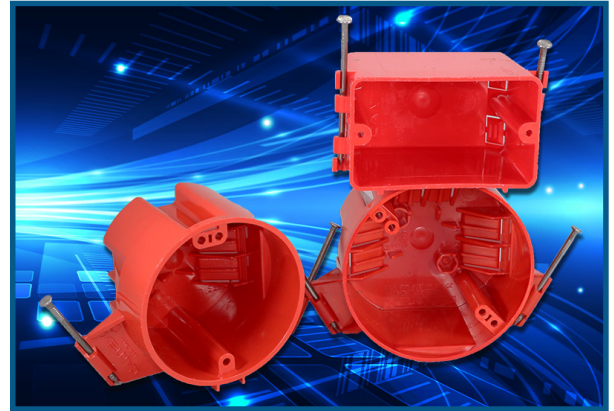

EZ BOX® Red Alarm Boxes

CANTEX Red Alarm EZ BOXES have the same enhanced installation features as our other boxes, but their bright red color makes them easily identifiable for fire safety applications. These designated red boxes are the best option for fire alarms or smoke detectors, since the bright red color makes them easy to identify as alarm and smoke detector boxes. CANTEX EZ BOX Red Alarm Boxes are part of a complete line of non-metallic electrical switch, outlet and ceiling boxes in multiple sizes and styles for all new construction and renovation project needs.

EZ BOX® 1-Gang, New Work, Nail-On, Red Alarm Boxes with Knockouts

EZ18SNA, EZ20SNA, and EZ23SNA are 1-gang new work alarm EZ BOXES that are ideal for residential and light commercial new construction (new work) applications for alarms and smoke detectors. These 1-gang red alarm boxes feature the same enhanced installation features as our other boxes, but their bright red color makes them easily identifiable.

- Red makes it easily identifiable for fire safety applications
- Features 4 knockouts for EZ wiring
- Enhanced angled nails for easy mounting between studs
- ETL Listed, ETL 2 Hour Fire Rated
- Engineered for easy, cost saving installation and constructed with resilient PVC for durability
- Made in USA

EZ18CNA EZ BOX is an 18 cu. in. new work ceiling box for residential and light commercial construction (new work) applications for alarms and smoke detectors. This red ceiling box features the same enhanced installation features as our other ceiling boxes, but red makes it easily identifiable.