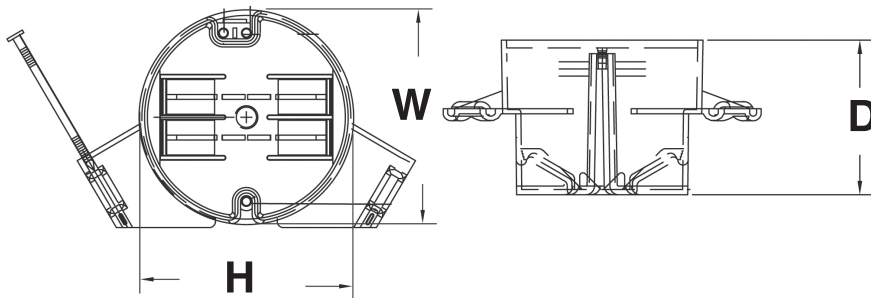

18 Cubic Inch

Part Number	Carton Quantity	Height	Width	Depth
EZ18CNA	75	3.500	3.500	2.680

Dimensions are nominal

RED COLOR
easily identifies
ALARM applications

EZ BOX® 20 cu. in., New Work, Nail-on, Red Alarm Ceiling Box with Wire Clamps