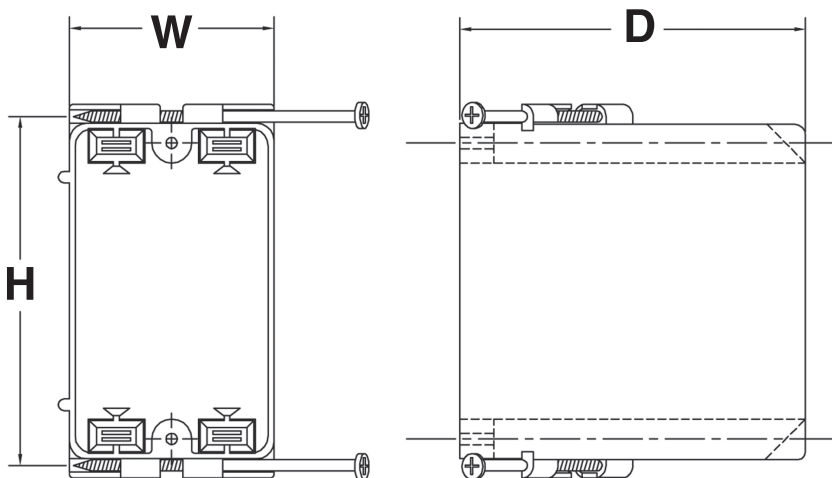

EZ BOX® Red Alarm Boxes

CANTEX Red Alarm EZ BOXES have the same enhanced installation features as our other boxes, but their bright red color makes them easily identifiable for fire safety applications. These designated red boxes are the best option for fire alarms or smoke detectors, since the bright red color makes them easy to identify as alarm and smoke detector boxes. CANTEX EZ BOX Red Alarm Boxes are part of a complete line of non-metallic electrical switch, outlet and ceiling boxes in multiple sizes and styles for all new construction and renovation project needs.

EZ BOX® 1-Gang, New Work, Nail-On, Red Alarm Boxes with Knockouts

EZ18SNA, EZ20SNA, and EZ23SNA are 1-gang new work alarm EZ BOXES that are ideal for residential and light commercial new construction (new work) applications for alarms and smoke detectors. These 1-gang red alarm boxes feature the same enhanced installation features as our other boxes, but their bright red color makes them easily identifiable.

- Red makes it easily identifiable for fire safety applications
- Features 4 knockouts for EZ wiring
- Enhanced angled nails for easy mounting between studs
- ETL Listed, ETL 2 Hour Fire Rated
- Engineered for easy, cost saving installation and constructed with resilient PVC for durability
- Made in USA

us **2 hour fire-rated**

RED COLOR
easily identifies
ALARM applications

18 Cubic Inch

| Part Number | Carton Quantity | Height | Width | Depth |
|-------------|-----------------|--------|-------|-------|
| EZ18SNA | 100 | 3.700 | 2.250 | 2.875 |