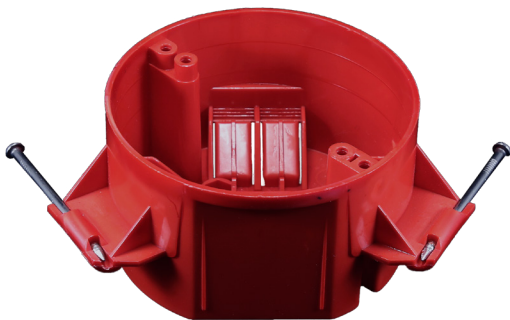

EZ BOX® Red Alarm Boxes

CANTEX Red Alarm EZ BOXES have the same enhanced installation features as our other boxes, but their bright red color makes them easily identifiable for fire safety applications. These designated red boxes are the best option for fire alarms or smoke detectors, since the bright red color makes them easy to identify as alarm and smoke detector boxes. CANTEX EZ BOX Red Alarm Boxes are part of a complete line of non-metallic electrical switch, outlet and ceiling boxes in multiple sizes and styles for all new construction and renovation project needs.

EZ BOX® 1-Gang, New Work, Nail-On, Red Alarm Boxes with Knockouts

EZ18SNA, EZ20SNA, and EZ23SNA are 1-gang new work alarm EZ BOXES that are ideal for residential and light commercial new construction (new work) applications for alarms and smoke detectors. These 1-gang red alarm boxes feature the same enhanced installation features as our other boxes, but their bright red color makes them easily identifiable.

- Supports fixtures up to 50 lbs.
- Enhanced angled nails and 4 wire clamps for EZ an secure installation and wiring
- ETL Listed, ETL 2 Hour Fire Rated
- Engineered for easy, cost saving installation and constructed with durable polycarbonate for extra strength
- Made in USA

RED COLOR
easily identifies
ALARM applications

EZ BOX® 20 cu. in., New Work, Nail-on, Red Alarm Ceiling Box with Wire Clamps

EZ20CNA EZ BOX is an 20 cu. in., new work ceiling box for residential and light commercial new construction (new work) applications for alarms and smoke detectors. This red alarm designated ceiling box features the same enhanced installation features as our other ceiling boxes, but the bright red color makes it easily identifiable.