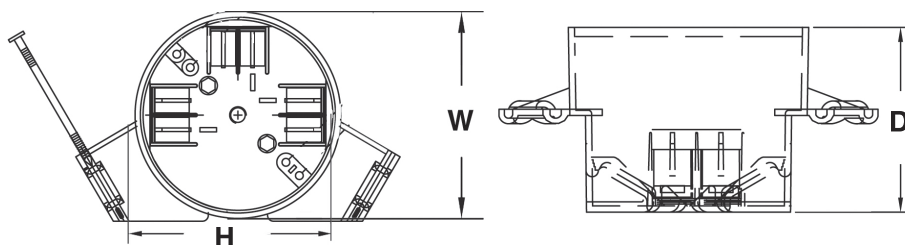

20 Cubic Inch

Part Number	Carton Quantity	Height	Width	Depth
EZ20CNA	75	4.000	4.000	2.300

Dimensions are nominal

RED COLOR
easily identifies
ALARM applications